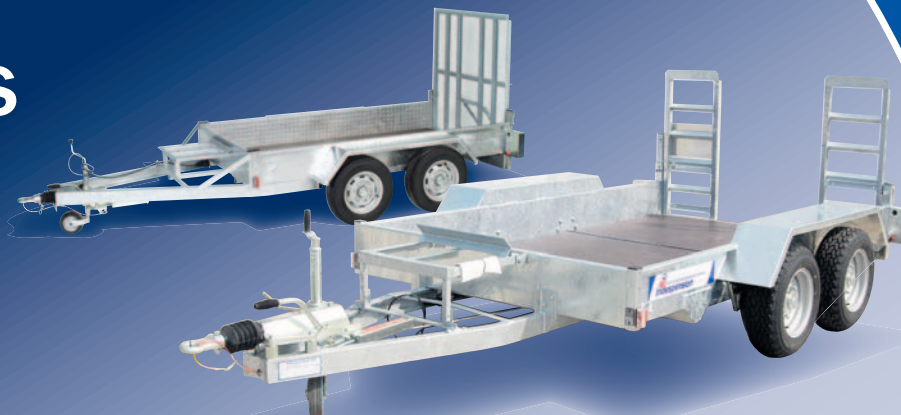

Plant Trailers

Price List
September
2011

Indespension is the number one supplier to the plant hire market. No matter whether you choose a PL Low Loader or from the AD range, you can rest assured you'll be buying a trailer that's right for the job.

PL RANGE

SPECIFICATION										OPTIONAL EXTRAS					
Trailer Model	Gross Weight @ 60MPH Kgs	Unladen Weight Kgs	Carrying Capacity Kgs	Dimensions L x W	Floor Height (mm)	Standard Ramp Dimensions (mm)	Standard Ramp Angle	Spring Ramp Angle	Wheel	Mesh Floor	Spring Assisted Ramp	LED Lights	Spare Wheel & Carrier	Deck Rings (pair)	Trade Price Ex Delivery
PL27084	2700	507	2193	8'2½" x 4¼" 2.50 x 1.23m	350	1000 x 1200	19°	14°	165R13C	POA	£75	POA	£95	£25	£1,725
PL27094	2700	536	2164	9'2½" x 4¼" 2.76 x 1.23m	350	1000 x 1200	19°	14°	165R13C	POA	£75	POA	£95	£25	£1,825
PL27095	2700	572	2128	9' x 5' 2.76 x 1.53m	350	1000 x 1500	19°	15°	165R13C	POA	£75	POA	£95	£25	£1,860
PL35106	3500	707	2793	10'1" x 5'8" 3.05 x 1.72m	350	1075 x 445 Ea	18°	12°	185/70R 13C	POA	£75	POA	£115	£25	£2,425
PL35106W	3500	790	2710	10'1" x 6'5" 3.05 x 1.95m	350	1075 x 445 Ea	18°	12°	185/70R 13C	POA	£150	POA	£115	£25	£2,895
PL35126	3500	740	2760	12' x 5'8" 3.65 x 1.72m	350	1075 x 445 Ea	18°	12°	185/70R 13C	POA	£75	POA	£115	£25	£2,540
PL35126W	3500	850	2650	12' x 6'5" 3.65 x 1.95m	350	1075 x 445 Ea	18°	12°	185/70R 13C	POA	£150	POA	£115	£25	£2,995

Delivery charge to Indespension Trailer Centres or UK Distributors £85. All prices exclude VAT. 40mm Eye fitting as standard. 50mm Ball (Non-Locking) option at no extra cost.

AD RANGE

SPECIFICATION										OPTIONAL EXTRAS					
Trailer Model	Gross Weight @ 60MPH Kgs	Unladen Weight Kgs	Carrying Capacity Kgs	Dimensions L x W	Floor Height (mm)	Standard Ramp Dimensions (mm)	Standard Ramp Angle	Spring Ramp Angle	Wheel	Mesh Floor	Spring Assisted Ramp	LED Lights	Spare Wheel	Deck Rings (pair)	Trade Price Ex Delivery
AD1150	1500	345	1155	6'4" x 3'0" 1.95 x 1.00m	390	988 x 1290	15°	N/A	155/70R 12	POA	N/A	POA	£135	£25	£1,515
AD2000	2700	548	2172	8'3½" x 4'1½" 2.53 x 1.26m	470	1290 x 1245	N/A	19°	165R 13	POA	N/A	POA	£85	£25	£1,875
AD2800	3500	760	2740	10'1" x 5'11" 3.05 x 1.80m	456	1500 x 440 Ea	18°	18°	185/70 R13	POA	£100	POA	£110	£25	£2,650

Delivery charge to Indespension Trailer Centres or UK Distributors £85. All prices exclude VAT. 40mm Eye fitting as standard. 50mm Ball (Non-Locking) option at no extra cost.